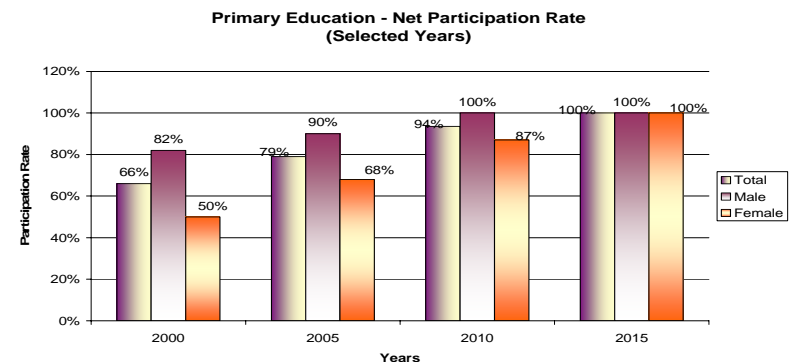

- a passport other than a Hajj passport, a driving license or an arms license shall be issued only to literate person; and
- Only literate person shall be eligible for employment under a local body or an establishment or institution under the control of the Federal Government

COMPULSORY PRIMARY EDUCATION ORDINANCES/ACTS.

The major break through in adult literacy is possible through Universalization of Primary Education i.e. universal access/ enrolment, universal retention,; and universal achievement only. Realizing the importance of primary education number of measures and steps have been undertaken to achieve the target of UPE. One of these measures is enactment of Compulsory Primary Education Ordinances and Acts as given below:-

Primary Education Ordinances/Acts

- West Pakistan Ordinance No. XXIX of 1962 dated 5th June, 1962;
- Punjab Compulsory Primary Education Act, 1994;
- The N.W.F.P Compulsory Primary Education, Act 1996;
- Sindh Compulsory Primary Education Ordinance 2001
- ICT Compulsory Primary Education Ordinance 2002.

Increase in Male/ Female Adult Literacy Rate since 1997-98

Areas/Gender	1997-98	2006-07	Increase % in 10 Years	Per year increase
Urban	62.6%	72%	9.4%	.94%
Rural	33.2%	45%	11.8%	1.18%
Male	54.8	67%	13.2%	1.32%