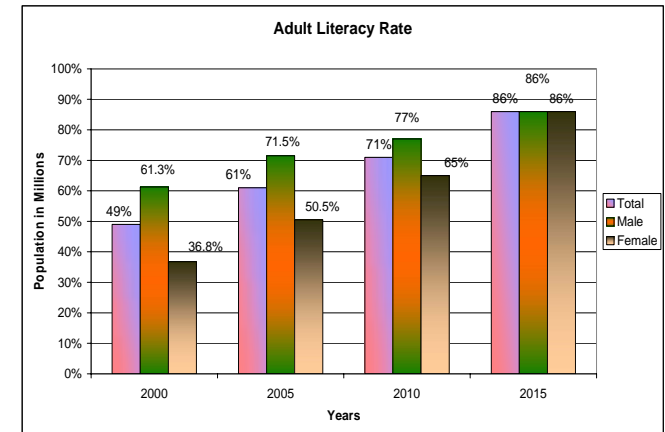

- a passport other than a Hajj passport, a driving license or an arms license shall be issued only to literate person; and
- Only literate person shall be eligible for employment under a local body or an establishment or institution under the control of the Federal Government

COMPULSORY PRIMARY EDUCATION ORDINANCES/ACTS.

The major break through in adult literacy is possible through Universalization of Primary Education i.e. universal access/ enrolment, universal retention,; and universal achievement only. Realizing the importance of primary education number of measures and steps have been undertaken to achieve the target of UPE. One of these measures is enactment of Compulsory Primary Education Ordinances and Acts as given below:-

Primary Education Ordinances/Acts

- West Pakistan Ordinance No. XXIX of 1962 dated 5th June, 1962;
- Punjab Compulsory Primary Education Act, 1994;
- The N.W.F.P Compulsory Primary Education, Act 1996;
- Sindh Compulsory Primary Education Ordinance 2001
- ICT Compulsory Primary Education Ordinance 2002.

Increase in Male/ Female Adult Literacy Rate since 1997-98

Areas/Gender	1997-98	2006-07	Increase % in 10 Years	Per year increase
Urban	62.6%	72%	9.4%	.94%
Rural	33.2%	45%	11.8%	1.18%
Male	54.8	67%	13.2%	1.32%