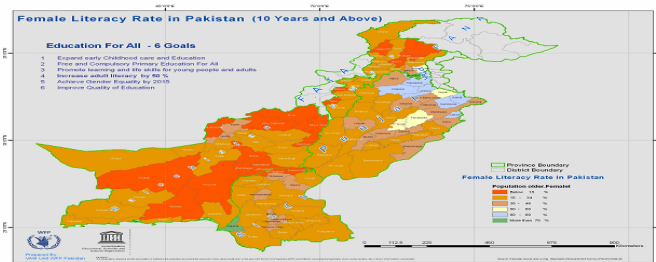

Women are active in the informal economy in great numbers and, at present, are becoming heads of households. Women are a priority population for the development of policies around decent work, social security, education and development. Women to engage with learning activities designed to reduce economic inequalities and restricted employment opportunities. A successful strategy to solve the current food crisis has to include strong agricultural extension and literacy provision in rural areas on all continents.

Adult learning responses to poverty, including economic inequalities, must be supported by, and linked to, interdisciplinary, cross-governmental action in other areas, such as childcare, health, justice, civil society, housing, and the environment.

Presently, global food crisis is the absolute priority to be faced since it threatens the most basic need which concerns the biological survival of millions of people, particularly in poor countries. Adult education must provide appropriate information and education to face this vital problem which affects very specially women and children.

Migration is hazardous and education strategies need's to contend with such global issues as the concurrent rise of trafficking in women.

The absolute priority of adult literacy

The well documented deficiency in the implementation of the EFA objective on adult literacy is a global disgrace. And this in spite of well

substantiated evidence on contribution of adult literacy to quality of life of people, to school achievement of children through parental education, to increase of agricultural productivity and food production, to conflict solving capability of communities, to basic skill improvement at work place as required by industrial development, to efficient delivery of universal health care, etc.

A substantial policy shift is required and should become key expectations at CONFINTEA VI Conference.

Policy must move beyond providing for the acquisition of skills, to supporting their sustainability. The problem of relapse into illiteracy is acute. Key to addressing this is linking adult literacy to the lived experiences of learners' lives, such as micro credit based programmes for women.

The expertise exists. The social demand is well expressed. What is needed is ACTION from national government (allocating the equivalent of 3% of national education budget), cooperation or multilateral agencies (recognizing adult literacy as a complementary priority to UPE) and other partners. The Literacy Initiative For Empowerment (LIFE) is clearly underfinanced. The Fast Track Initiative (FTI) has to rediscover the essential contribution of adult literacy to become successful.

International quantitative and qualitative benchmarks are required to monitor governments' committed leadership and resources, to look at the situation literacy participants and of literacy facilitators, their conditions of work and their training, to the provision of learning materials and the enrichment of literate environments, to sustained and appropriate public, national and international investment. Agreed upon indicators are needed in each of these dimensions of adult literacy policies.

New policy and legislation, real implementation, real financial allocation

Adult learning policies are cutting across all sectors of activities, The issue is twofold: accessibility of adults to learning opportunity and the quality and relevance of such learning provision.

A central issue for CONFINTEA VI and the preparatory meetings is the absence of adult learning and adult literacy within the MDGs, despite the fact that none the Goals could be achieved without them. Although it is formally nowhere, adult learning is required everywhere to ensure the active participation of local civil society in