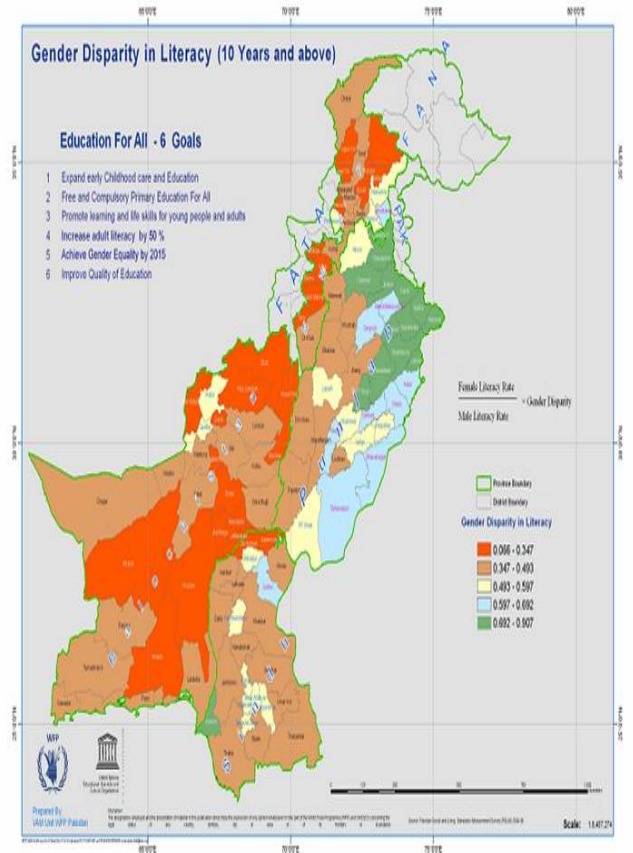

Sr. No.	District	Literacy Rate 15 plus (%)		Illiterates 15 plus	Sr. No.	District	Literacy Rate 15 plus (%)		Illiterates 15 plus
		Rate	Rank				Rate	Rank	
1	Islamabad	70.20	1	149,027	25	Peshawar	39.43	25	662,160
2	Rawalpindi	67.50	2	670,956	26	Noshera	39.32	26	293,339
3	Karachi	63.58	3	2,093,633	27	Mianwali	38.69	27	365,175
4	Lahore	62.98	4	1,421,602	28	Karak	37.51	28	133,682
5	Jhelum	60.00	5	225,975	29	Khanewal	37.21	29	739,689
6	Gujrat	57.87	6	513,255	30	Hafizabad	37.20	30	307,560
7	Sialkot	55.72	7	703,653	31	Khushab	36.51	31	340,707
8	Quetta	54.56	8	200,362	32	Naushahro Fero	36.16	32	377,487
9	Gujranwala	53.67	9	906,008	33	Layyah	35.83	33	387,632
10	Chakwal	51.57	10	319,963	34	Okara	35.12	34	836,240
11	Abbottabad	51.41	11	245,001	35	Malakand P.A	34.67	35	150,349
12	Faislabad	49.15	12	1,634,920	36	Jhang	34.28	36	1,085,460
13	Haripur	48.07	13	209,065	37	Vehari	34.10	37	781,575
14	Narowal	47.26	14	371,339	38	Chitral	33.80	38	109,955
15	Toba Tek Singh	46.95	15	504,959	39	Kasur	33.57	39	875,298
16	Attock	44.65	16	426,784	40	Dadu	33.53	40	631,741
17	Sukkur	44.54	17	281,933	41	Bahawalpur	33.35	41	901,908
18	Mandi Bahauddin	42.93	18	391,738	42	Bahawalnagar	32.68	42	794,054
19	Sargodha	42.81	19	893,353	43	Khairpur	32.42	43	559,167
20	Hyderabad	42.15	20	967,317	44	Mardan	32.29	44	523,256
21	Multan	41.66	21	1,024,972	45	Larkana	32.03	45	698,785
22	Sahiwal	41.18	22	639,863	46	Pakpattan	31.80	46	502,471
23	Shekhupura	40.72	23	1,122,309	47	Nawabshah	31.79	47	401,651
24	Kohat	40.10	24	180,929	48	Mansehra	31.76	48	428,816